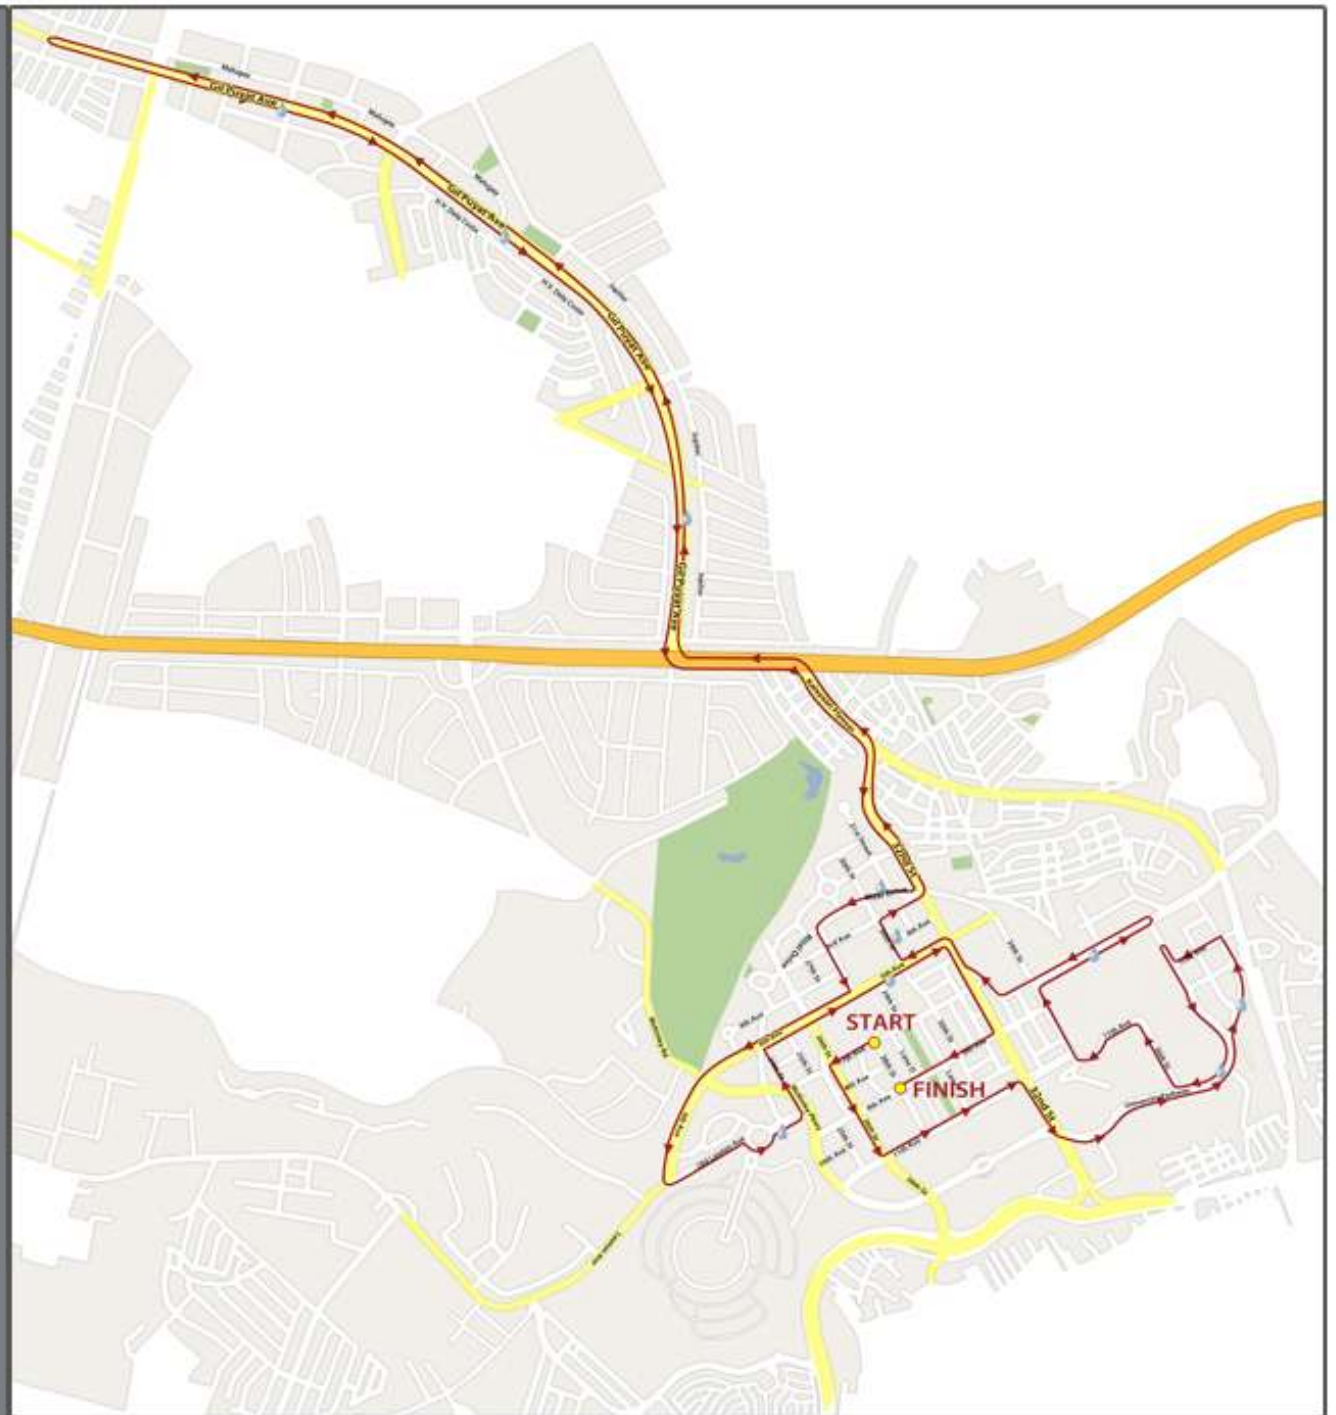

NATGEO Earth Day Run

21K Course Map

Assembly Time: 4:10 am
Gun Time: 5:10 am

Legend:  Water Station